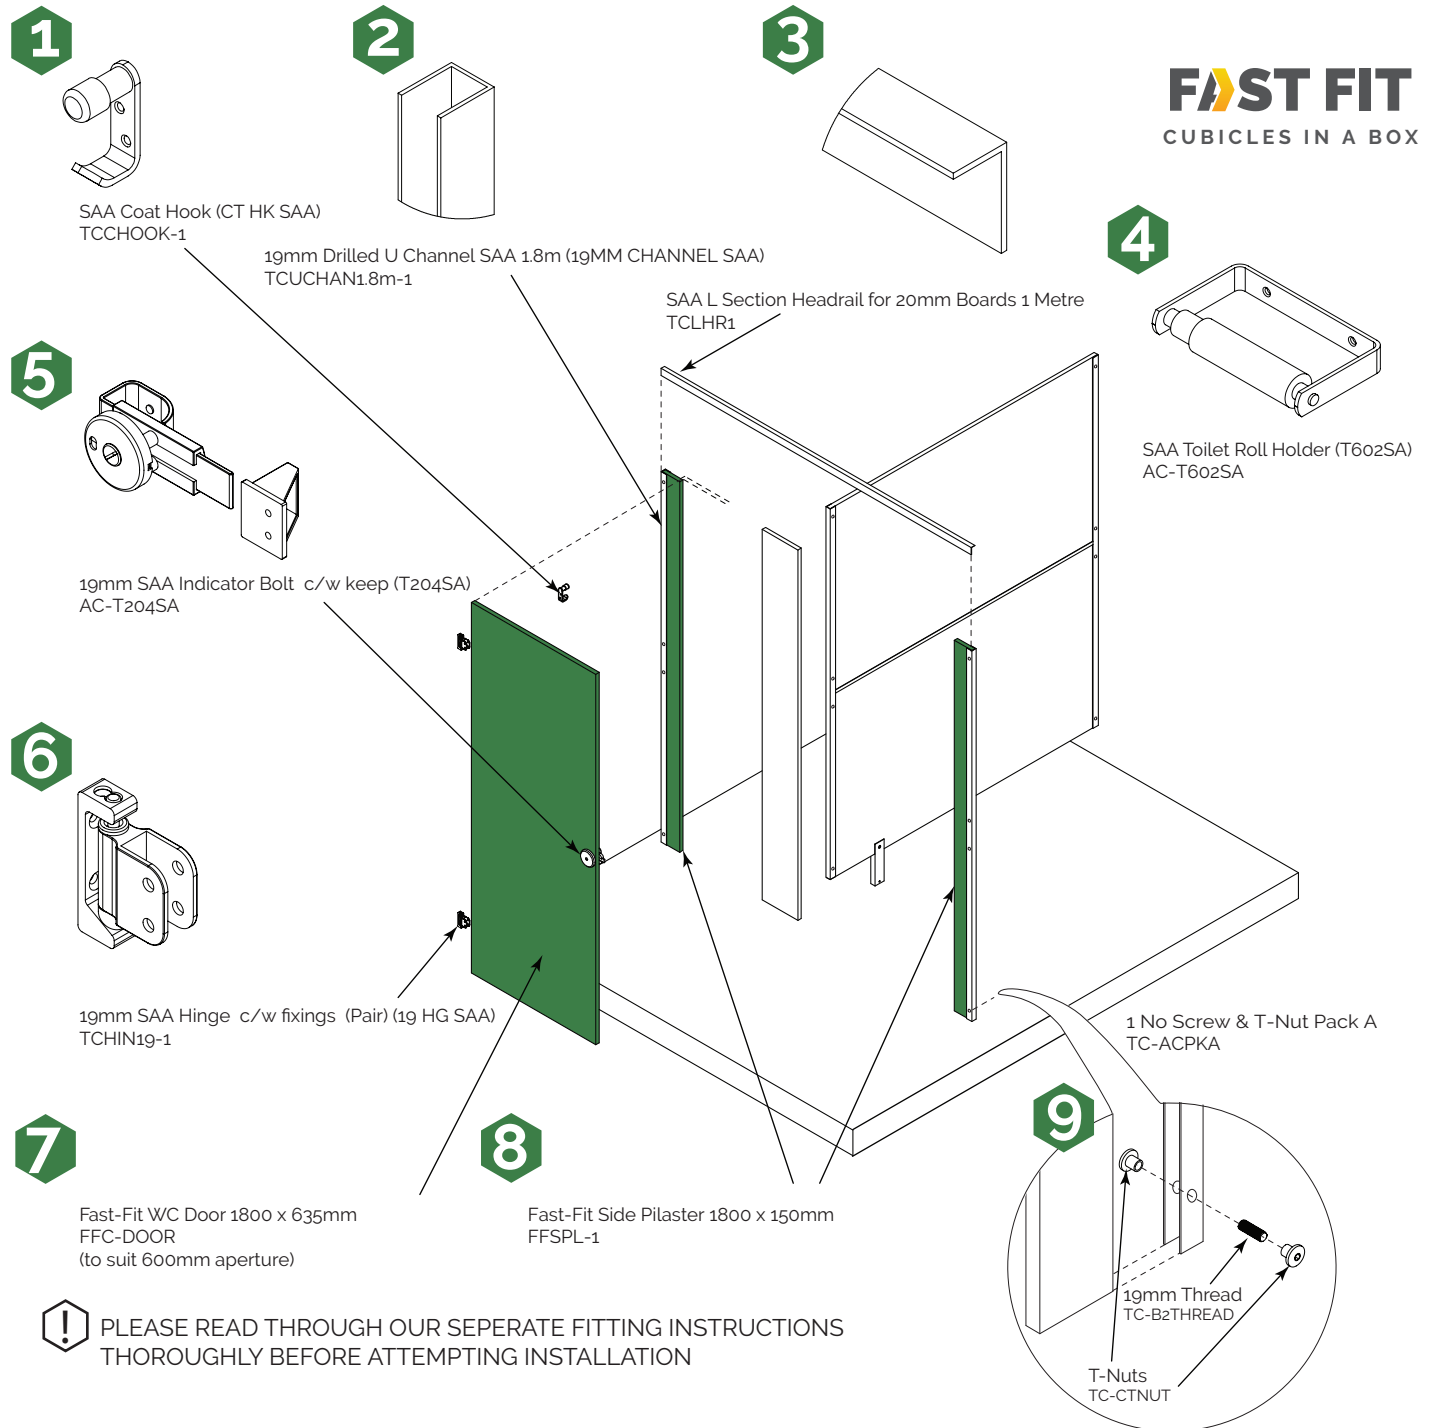

## PACK A COLOUR OPTIONS

Colour Option	Pack Description	Pack Codes
White	Fast-Fit Pack A White	FFCIBPACKA-W
Cream	Fast-Fit Pack A Cream	FFCIBPACKA-C
Grey	Fast-Fit Pack A Grey	FFCIBPACKA-G

## PACK A CONTENTS

Item No	Quantity	Item Description	Product Codes
1	1 NO	SAA Coat Hook (CT HK SAA)	TCCHOOK-1
2	2 NO	19mm Drilled U Channel SAA 1.8m (19MM CHANNEL SAA)	TCUCHAN1.8m-1
3	1 NO	SAA L Section Headrail for 20mm Boards 1 Metre	TCLHR1
4	1 NO	SAA Toilet Roll Holder (T602SA)	AC-T602SA
5	1 NO	19mm SAA Indicator Bolt c/w keep (T204SA)	AC-T204SA
6	1 NO	19mm SAA Hinge c/w fixings (Pair) (19 HG SAA)	TCHIN19-1
7	1 NO	Fast-Fit WC Door 1800 x 635mm	FFC-DOOR (-W, -C, -G)
8	2 NO	Fast-Fit Side Pilaster 1800 x 150mm	FFSPL-1 (-W, -C, -G)
9	1 NO	1 No Screw & T-Nut Pack A	TC-ACPKA

Box Size - 1850 x 680 x 75 mm Weight - 22 kg

**Note:** For content variants, please refer to typical layout configurations available.

**!** PLEASE READ THROUGH OUR SEPERATE FITTING INSTRUCTIONS THOROUGHLY BEFORE ATTEMPTING INSTALLATION