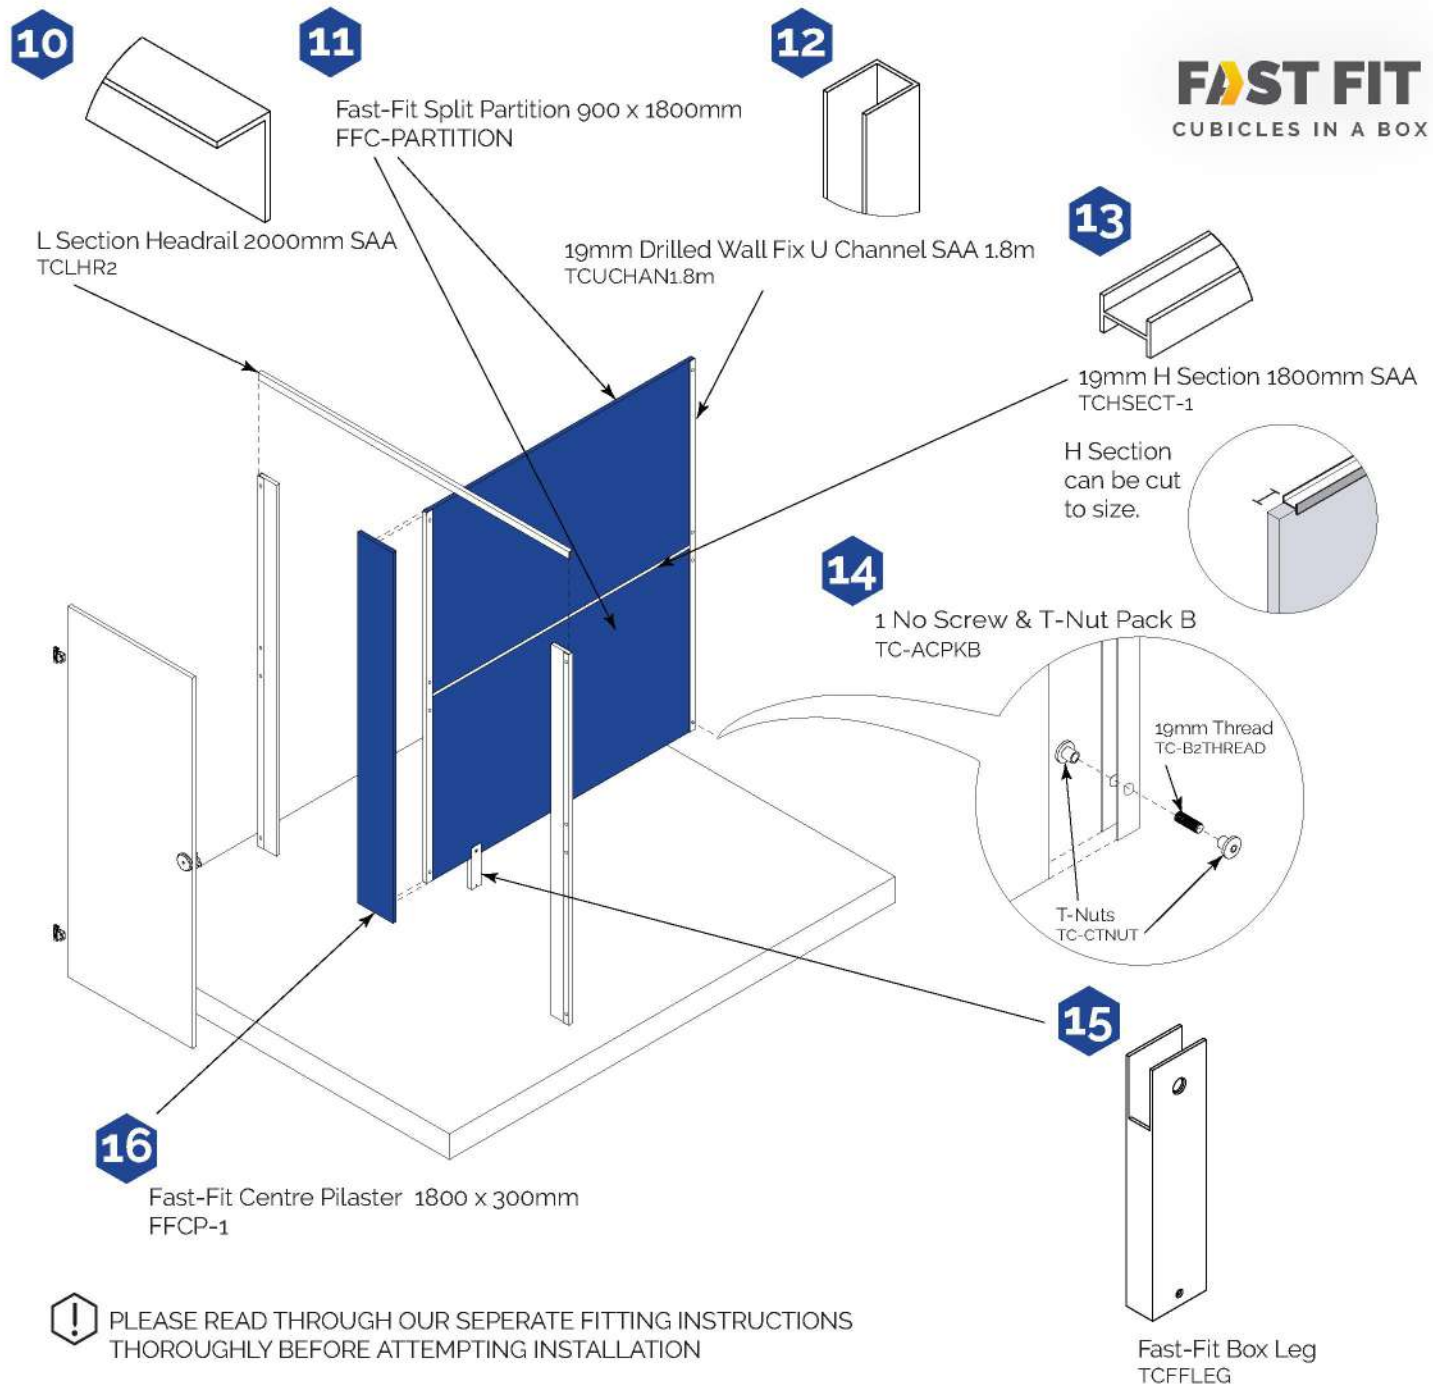

PACK B

PACK B COLOUR OPTIONS

Colour Option	Pack Description	Pack Codes
White	Fast-Fit Pack B White	FFCIBPACKB-W
Cream	Fast-Fit Pack B Cream	FFCIBPACKB-C
Grey	Fast-Fit Pack B Grey	FFCIBPACKB-G

PACK B CONTENTS

Item No	Quantity	Item Description	Product Codes
10	1 NO	L Section Headrail 2000mm SAA	TCLHR2
11	2 NO	Fast-Fit Split Partition 900 x 1800mm	FFC-PARTITION (-W, -C, -G)
12	2 NO	19mm Drilled Wall Fix U Channel SAA 1.8m	TCUCHAN1.8m
13	1 NO	19mm H Section 1800mm SAA	TCHSECT-1
14	1 NO	1 No Screw & T-Nut Pack B	TC-ACPKB
15	1 NO	Fast-Fit Box Leg	TCFFLEG
16	1 NO	Fast-Fit Centre Pilaster 1800 x 300mm	FFCP-1 (-W, -C, -G)

Box Size - 2020 x 920 x 75 mm Weight - 42 kg

Note: For content variants, please refer to typical layout configurations available.

FAST FIT
CUBICLES IN A BOX

! PLEASE READ THROUGH OUR SEPERATE FITTING INSTRUCTIONS THOROUGHLY BEFORE ATTEMPTING INSTALLATION