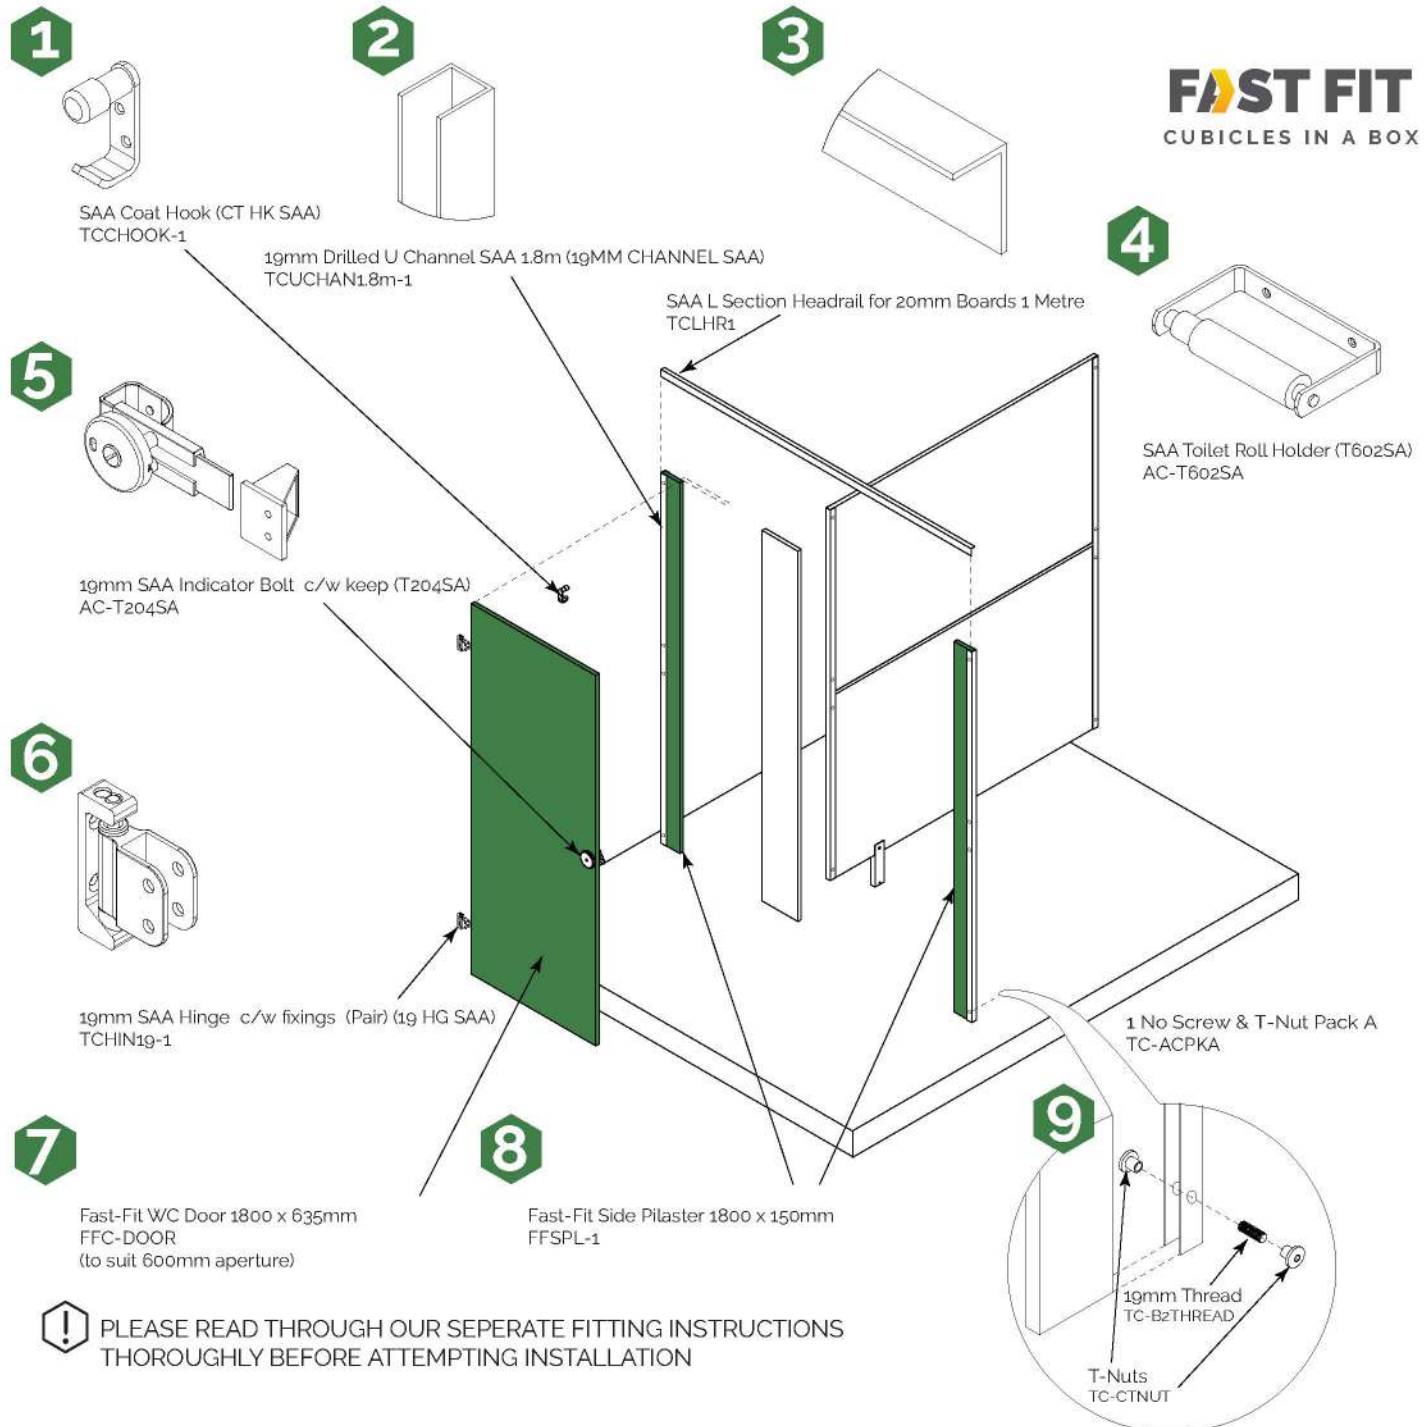

## PACK A CONTENTS

Item No	Quantity	Item Description	Product Codes
1	1 NO	SAA Coat Hook (CT HK SAA)	TCCHOOK-1
2	2 NO	19mm Drilled U Channel SAA 1.8m (19MM CHANNEL SAA)	TCUCHAN1.8m-1
3	1 NO	SAA L Section Headrail for 20mm Boards 1 Metre	TCLHR1
4	1 NO	SAA Toilet Roll Holder (T602SA)	AC-T602SA
5	1 NO	19mm SAA Indicator Bolt c/w keep (T204SA)	AC-T204SA
6	1 NO	19mm SAA Hinge c/w fixings (Pair) (19 HG SAA)	TCHIN19-1
7	1 NO	Fast-Fit WC Door 1800 x 635mm	FFC-DOOR (-W, -C, -G)
8	2 NO	Fast-Fit Side Pilaster 1800 x 150mm	FFSPL-1 (-W, -C, -G)
9	1 NO	1 No Screw & T-Nut Pack A	TC-ACPKA

Box Size - 1850 x 680 x 75 mm Weight - 22 kg

**Note:** For content variants, please refer to typical layout configurations available.

**!** PLEASE READ THROUGH OUR SEPERATE FITTING INSTRUCTIONS THOROUGHLY BEFORE ATTEMPTING INSTALLATION