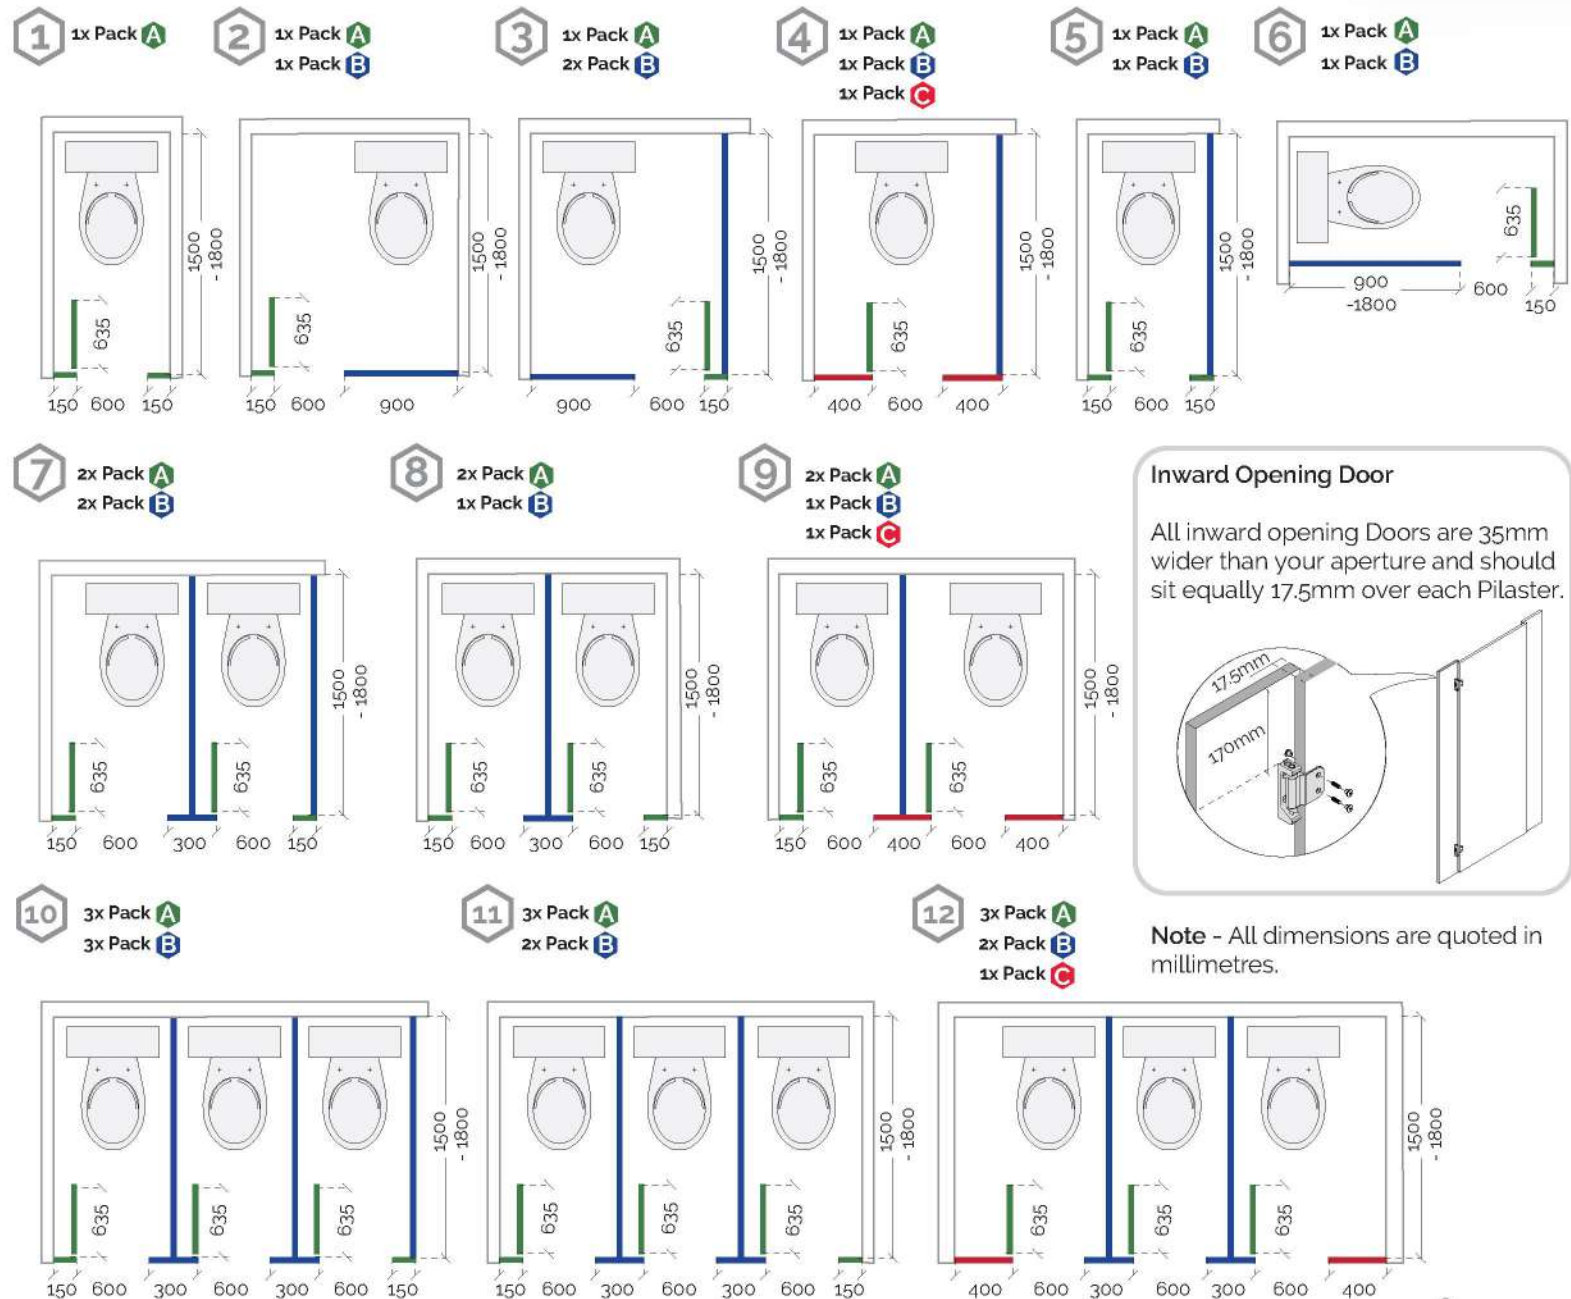

# TYPICAL LAYOUT CONFIGURATIONS AVAILABLE

Manufactured in the UK, our innovative products are made to the highest of standards.

Each of our Fast-Fit Systems are tailored for functionality by our in-house team allowing you confidence specifying Total Cubicles for all your Washroom needs. With over 45 years' industry experience, our friendly staff will offer helpful advice on all our products.

Fast-Fit Cubicles In A Box range are a cost effective cubicle system.

Functional, durable and attractive; manufactured in the UK from 19mm HPC boards. They are suitable for low-mid traffic.

Available in 3 colour options, White, Cream and Grey.

**Inward Opening Door**

All inward opening Doors are 35mm wider than your aperture and should sit equally 17.5mm over each Pilaster.

**Note - All dimensions are quoted in millimetres.**

Box Size - 1850 x 680 x 75 mm Weight - 22 kg

**Note:** For content variants, please refer to typical layout configurations available.

**!** PLEASE READ THROUGH OUR SEPERATE FITTING INSTRUCTIONS THOROUGHLY BEFORE ATTEMPTING INSTALLATION